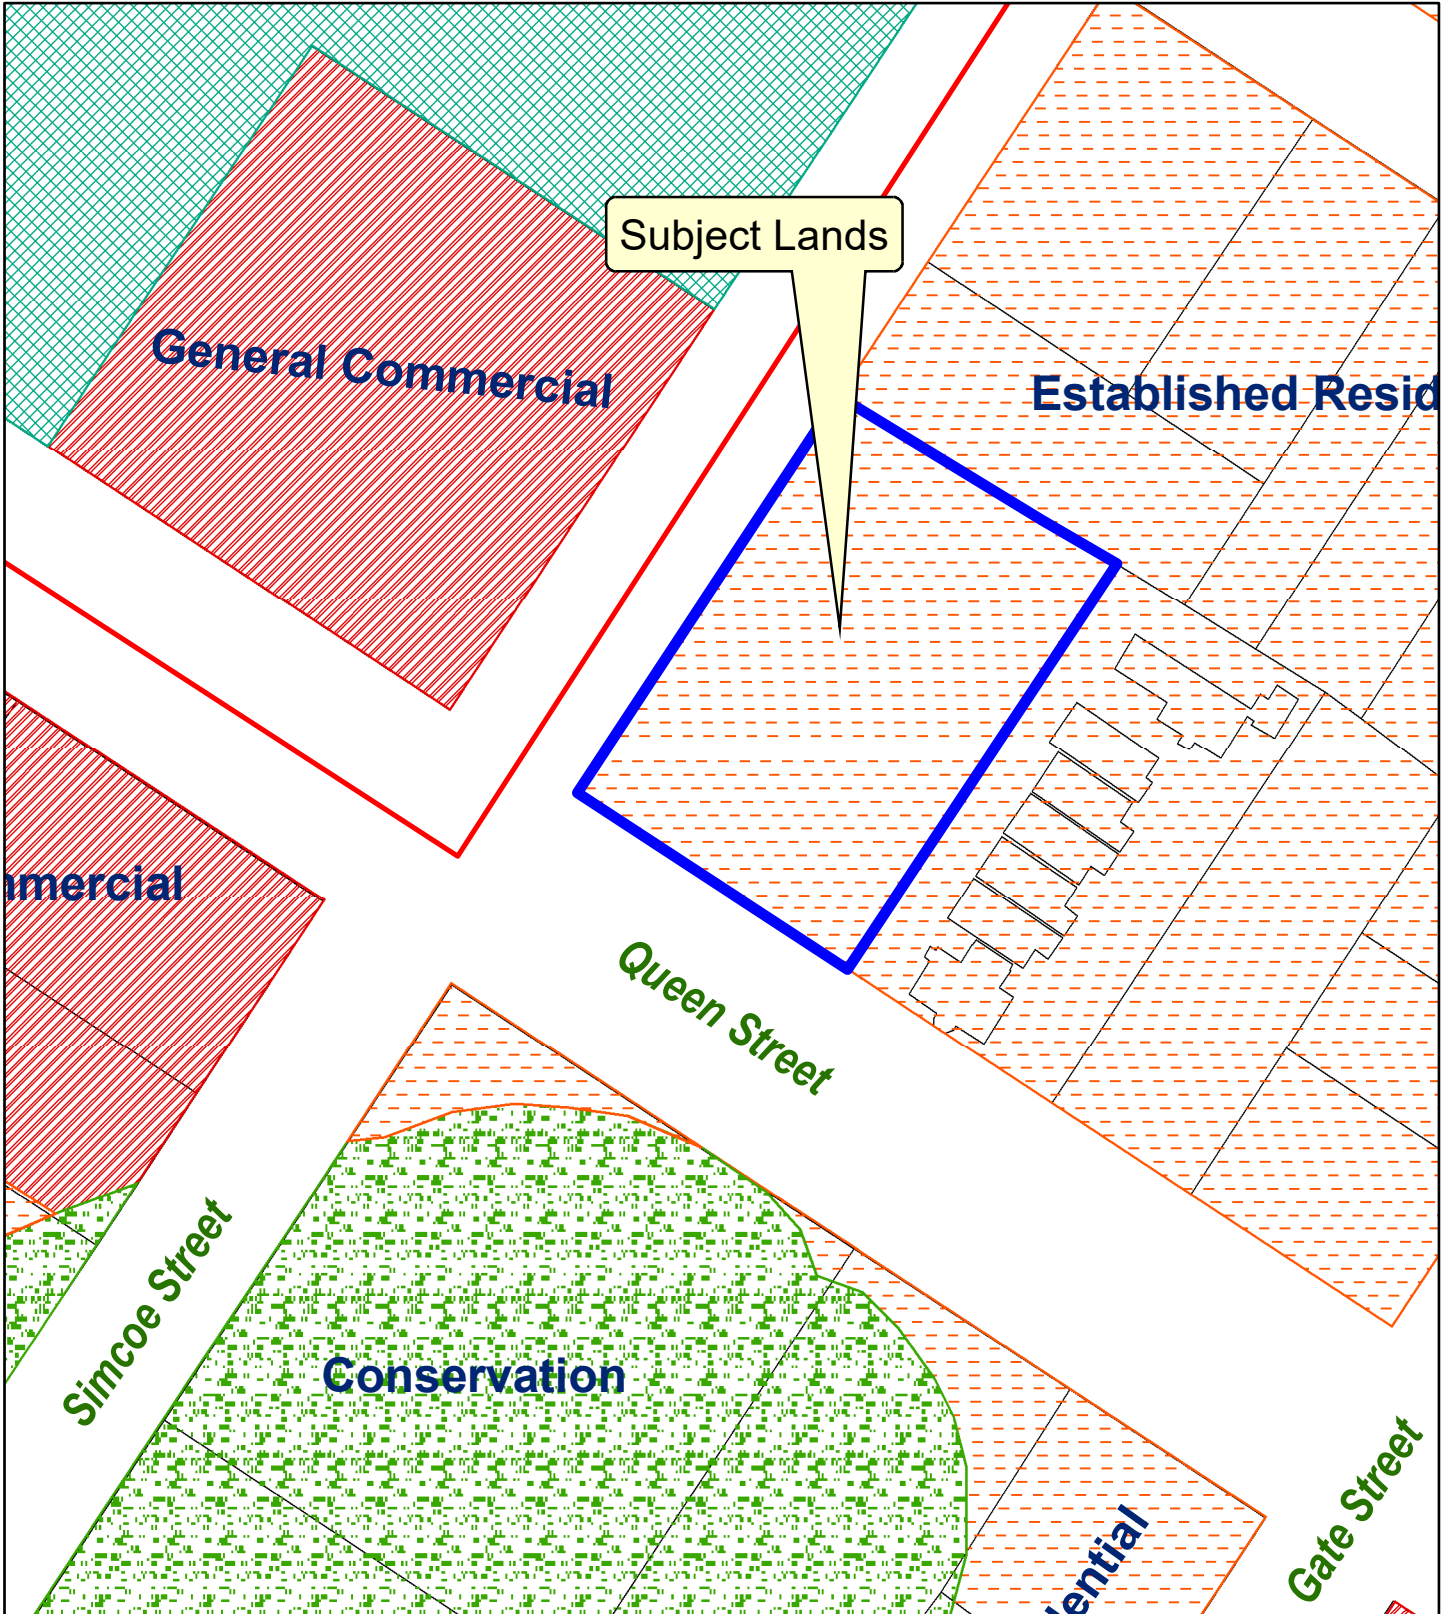

Key Map

MAP 1 - LOCATION MAP

187 Queen Street
File: ZBA-05-2024

A north arrow pointing up and a scale bar showing 0, 5, 10, and 20 meters.

1:1,000

1:1,000

MAP 2 - OFFICIAL PLAN

Land Use Designations

187 Queen Street

File No: ZBA-05-2024

1:1,000

MAP 3: ZONING

As per Zoning By-law 4316-09, as amended

187 Queen Street

File No: ZBA-05-2024