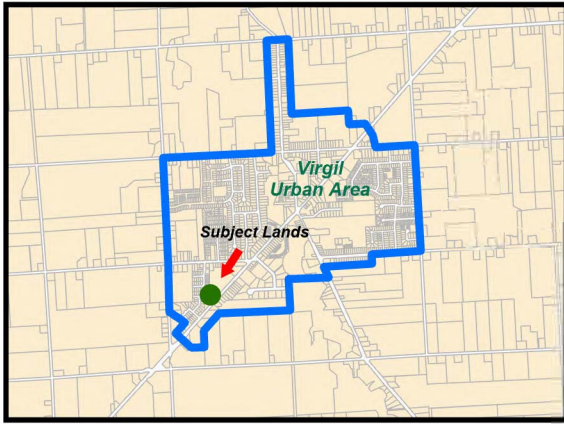

Key Map

MAP 1 - LOCATION MAP
1320 Niagara Stone Road
B-3, 4 & 5-2024

A north arrow pointing upwards and a scale bar showing 0, 10, 20, and 40 meters.

1:1,200