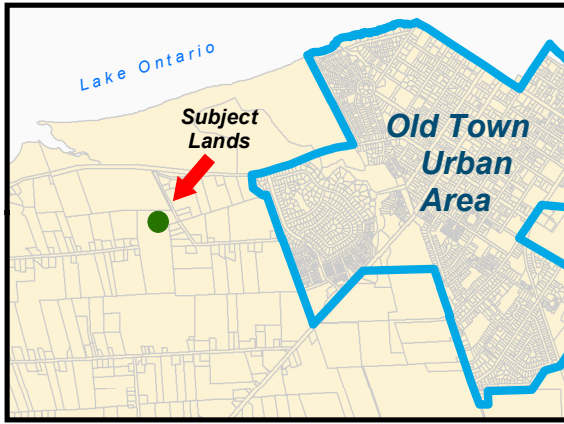

Key Map

MAP 1 - LOCATION MAP
280 - 298 Niven Road
File No: B-27-2023

A north arrow is located to the left of the title. Below it is a scale bar with markings at 0, 45, 90, and 180 meters.

1:5,000