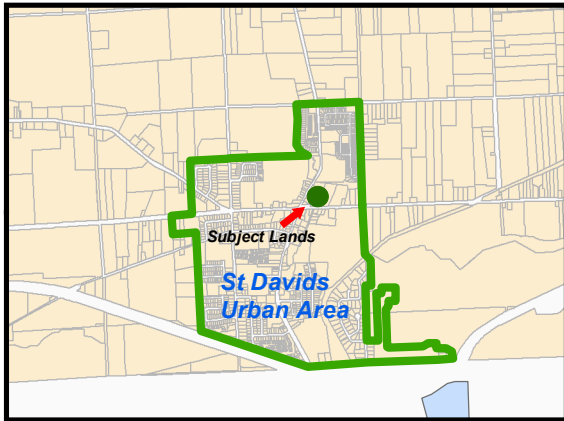

Key Map

MAP 1 - LOCATION MAP

1436-1442 York Road
File No: ZBA-17-2023

A north arrow pointing up and a scale bar showing 0, 5, 10, and 20 meters.

1:1,000

1:1,500

MAP 2 - OFFICIAL PLAN

Land Use Designations