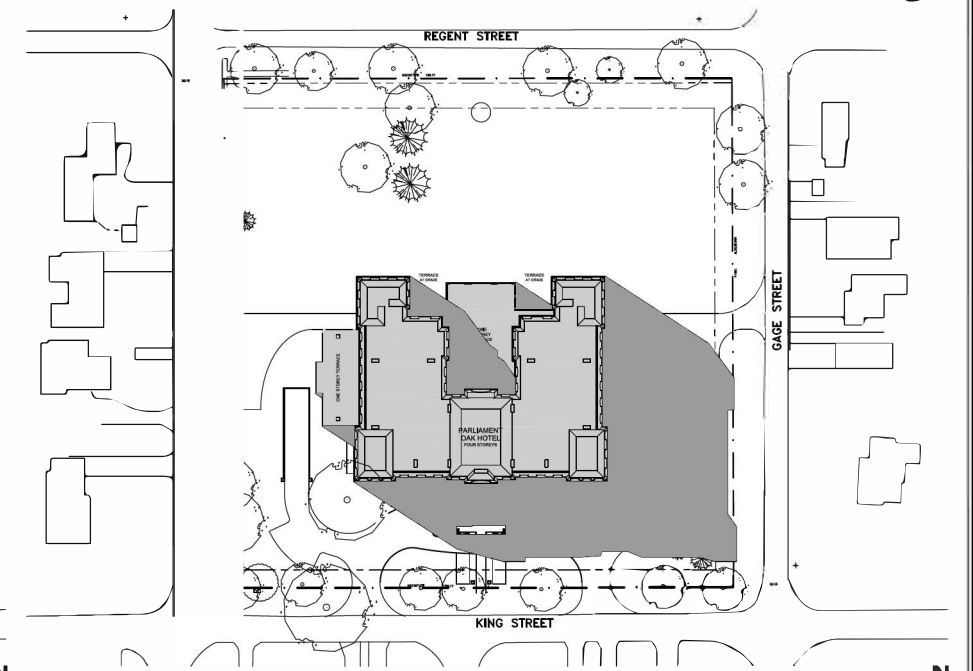

PARLIAMENT OAK HOTEL
326 King Street
N. Mississauga, ON L4V 1P4

DATE: Nov 14/22
SCALE: AS NOTED
DRAWN BY: MRW
CHECK BY: PUL

22 - 13

A-2

SEPTEMBER 21 10:00 AM
SCALE: 1:1500

SEPTEMBER 21 12:00 PM
SCALE: 1:1500

SEPTEMBER 21 2:00 PM
SCALE: 1:1500

SEPTEMBER 21 4:00 PM
SCALE: 1:1500

Peter J. Lesdow
architect

SHADOW STUDY
SEPTEMBER 21

DATE	REVISIONS	DATE	REVISIONS

PARLIAMENT OAK HOTEL
325, 345, 365 Street
N. Highways 404 & 401, E. Lake