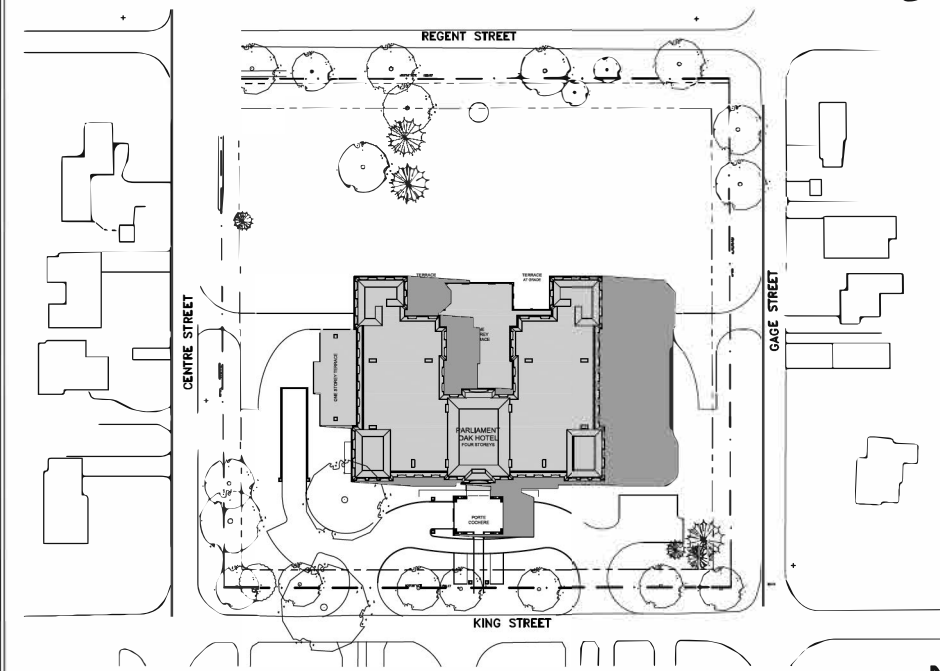

PARLIAMENT OAK HOTEL
326 King Street
N. Mississauga, ON L4V 1P4

DATE: Nov 14/22
SCALE: AS NOTED
DRAWN BY: MRW
CHECK BY: PUL

22 - 13

A-2

SEPTEMBER 21 10:00 AM
SCALE: 1:1500

SEPTEMBER 21 12:00 PM
SCALE: 1:1500

SEPTEMBER 21 2:00 PM
SCALE: 1:1500

SEPTEMBER 21 4:00 PM
SCALE: 1:1500

Peter J. Lesdow
architect

SHADOW STUDY
SEPTEMBER 21

DATE	REVISIONS	DATE	REVISIONS

PARLIAMENT OAK HOTEL
325, 345, 365 Street
N. Highways 404 & 401, E. Lake