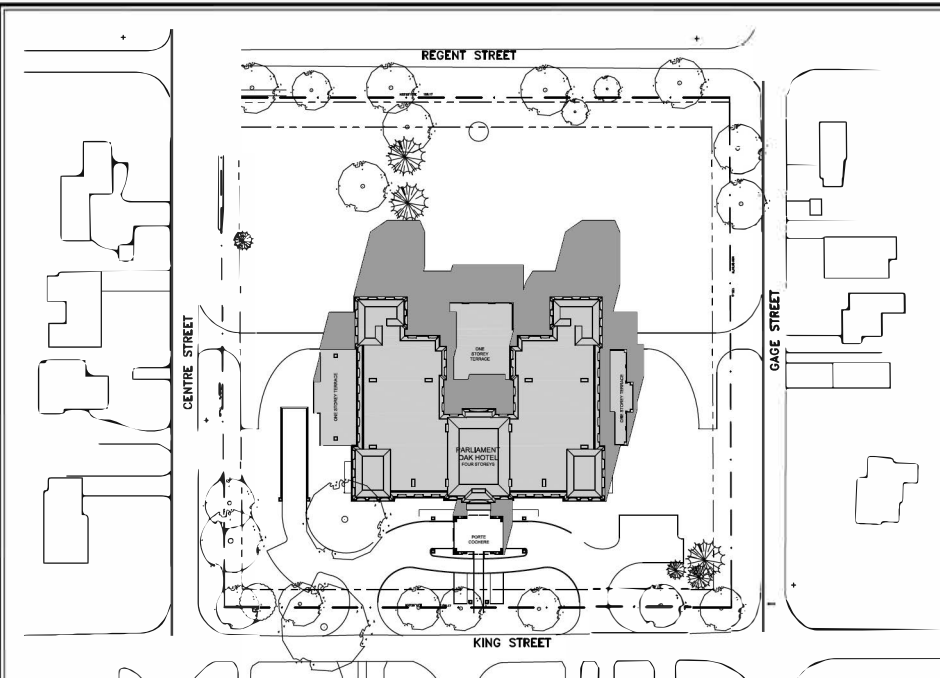

PARLIAMENT OAK HOTEL
326 King Street
N. Mississauga, ON L4V 1P4

DATE: Nov 14/22
SCALE: AS NOTED
DRAWN BY: MRW
CHECK BY: PUL

22 - 13

A-2

SEPTEMBER 21 10:00 AM
SCALE: 1:1500

SEPTEMBER 21 12:00 PM
SCALE: 1:1500

SEPTEMBER 21 2:00 PM
SCALE: 1:1500

SEPTEMBER 21 4:00 PM
SCALE: 1:1500

Peter J. Lesdow
architect

SHADOW STUDY
SEPTEMBER 21

DATE	REVISIONS	DATE	REVISIONS

PARLIAMENT OAK HOTEL
325, 345, 365 Street
N. Highways 404 & 401, E. Lake