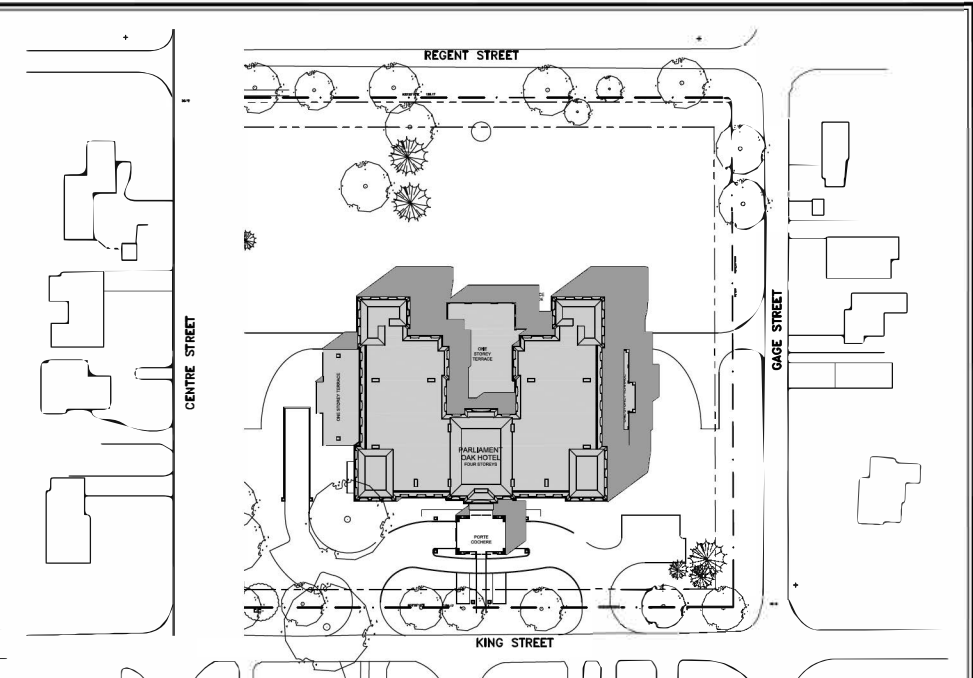

PARLIAMENT OAK HOTEL
326 King Street
N. Mississauga, ON L4V 1P4

DATE: Nov 14/22
SCALE: AS NOTED
DRAWN BY: MRW
CHECK BY: PUL

22 - 13

A-2

SEPTEMBER 21 10:00 AM
SCALE: 1:1500

SEPTEMBER 21 12:00 PM
SCALE: 1:1500

SEPTEMBER 21 2:00 PM
SCALE: 1:1500

SEPTEMBER 21 4:00 PM
SCALE: 1:1500

Peter J. Lesdow
architect

SHADOW STUDY
SEPTEMBER 21

DATE	REVISIONS	DATE	REVISIONS

PARLIAMENT OAK HOTEL
325, 345, 365 Street
N. Highways 404 & 401, E. Lake