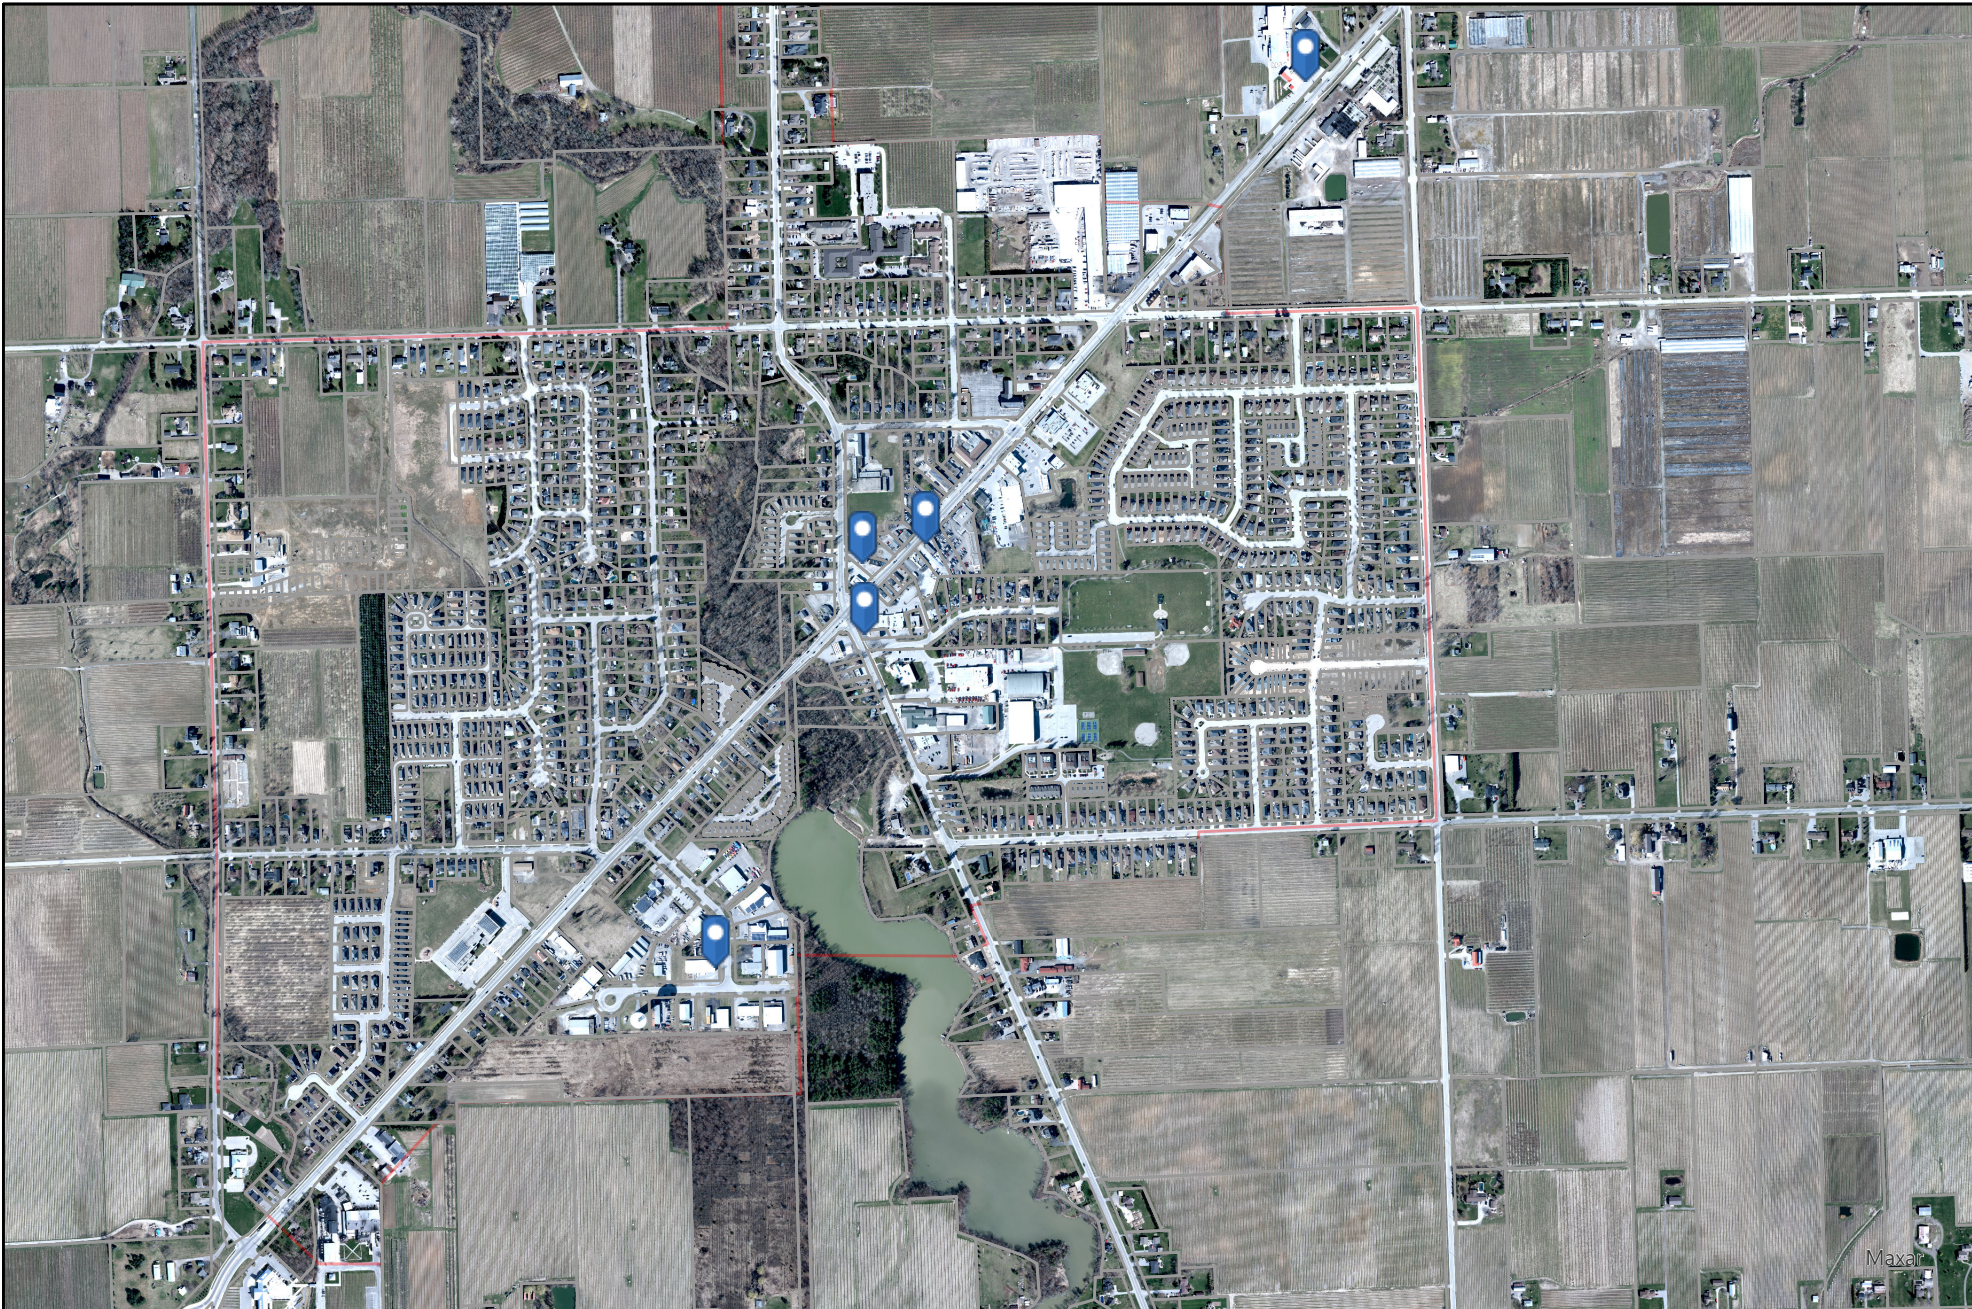

Earthstar Geographics

Permits Issued (Old Town)

NAVIGATOR

- Legend
-  Parcels
 -  Urban Area Boundaries
 -  Municipal Boundaries

0 0.15 0.3 0.6 0.9

Date: 2023-06-20 Time: 11:38 AM

© 2022 Niagara Region and its suppliers. Projection is UTM, NAD 83, Zone 17.
 The Niagara Region makes no representations or warranties whatsoever, either expressed or implied,
 as to the accuracy, completeness, reliability, currency or otherwise of the information shown on this map.

Maxar

Permits Issued (Queen St)

NAVIGATOR

- Legend
-  Parcels
 -  Urban Area Boundaries
 -  Road Labels
 -  Municipal Boundaries

0 0.04 0.07 0.15 0.22 0.3

Date: 2023-06-20 Time: 11:36 AM

© 2022 Niagara Region and its suppliers. Projection is UTM, NAD 83, Zone 17.
 The Niagara Region makes no representations or warranties whatsoever, either expressed or implied,
 as to the accuracy, completeness, reliability, currency or otherwise of the information shown on this map.

Permits Issued (Virgil)

NAVIGATOR

Niagara Region

Legend

-  Parcels
-  Urban Area Boundaries
-  Municipal Boundaries

0 0.15 0.3 0.6 0.9

Date: 2023-06-20 Time: 11:33 AM

© 2022 Niagara Region and its suppliers. Projection is UTM, NAD 83, Zone 17.
The Niagara Region makes no representations or warranties whatsoever, either expressed or implied,
as to the accuracy, completeness, reliability, currency or otherwise of the information shown on this map.

Permits Issued (St Davids)

Niagara Region NAVIGATOR

- Legend
-  Parcels
 -  Urban Area Boundaries
 -  Municipal Boundaries

0 0.15 0.3 0.6 0.9

Date: 2023-06-20 Time: 11:39 AM

© 2022 Niagara Region and its suppliers. Projection is UTM, NAD 83, Zone 17.
 The Niagara Region makes no representations or warranties whatsoever, either expressed or implied,
 as to the accuracy, completeness, reliability, currency or otherwise of the information shown on this map.