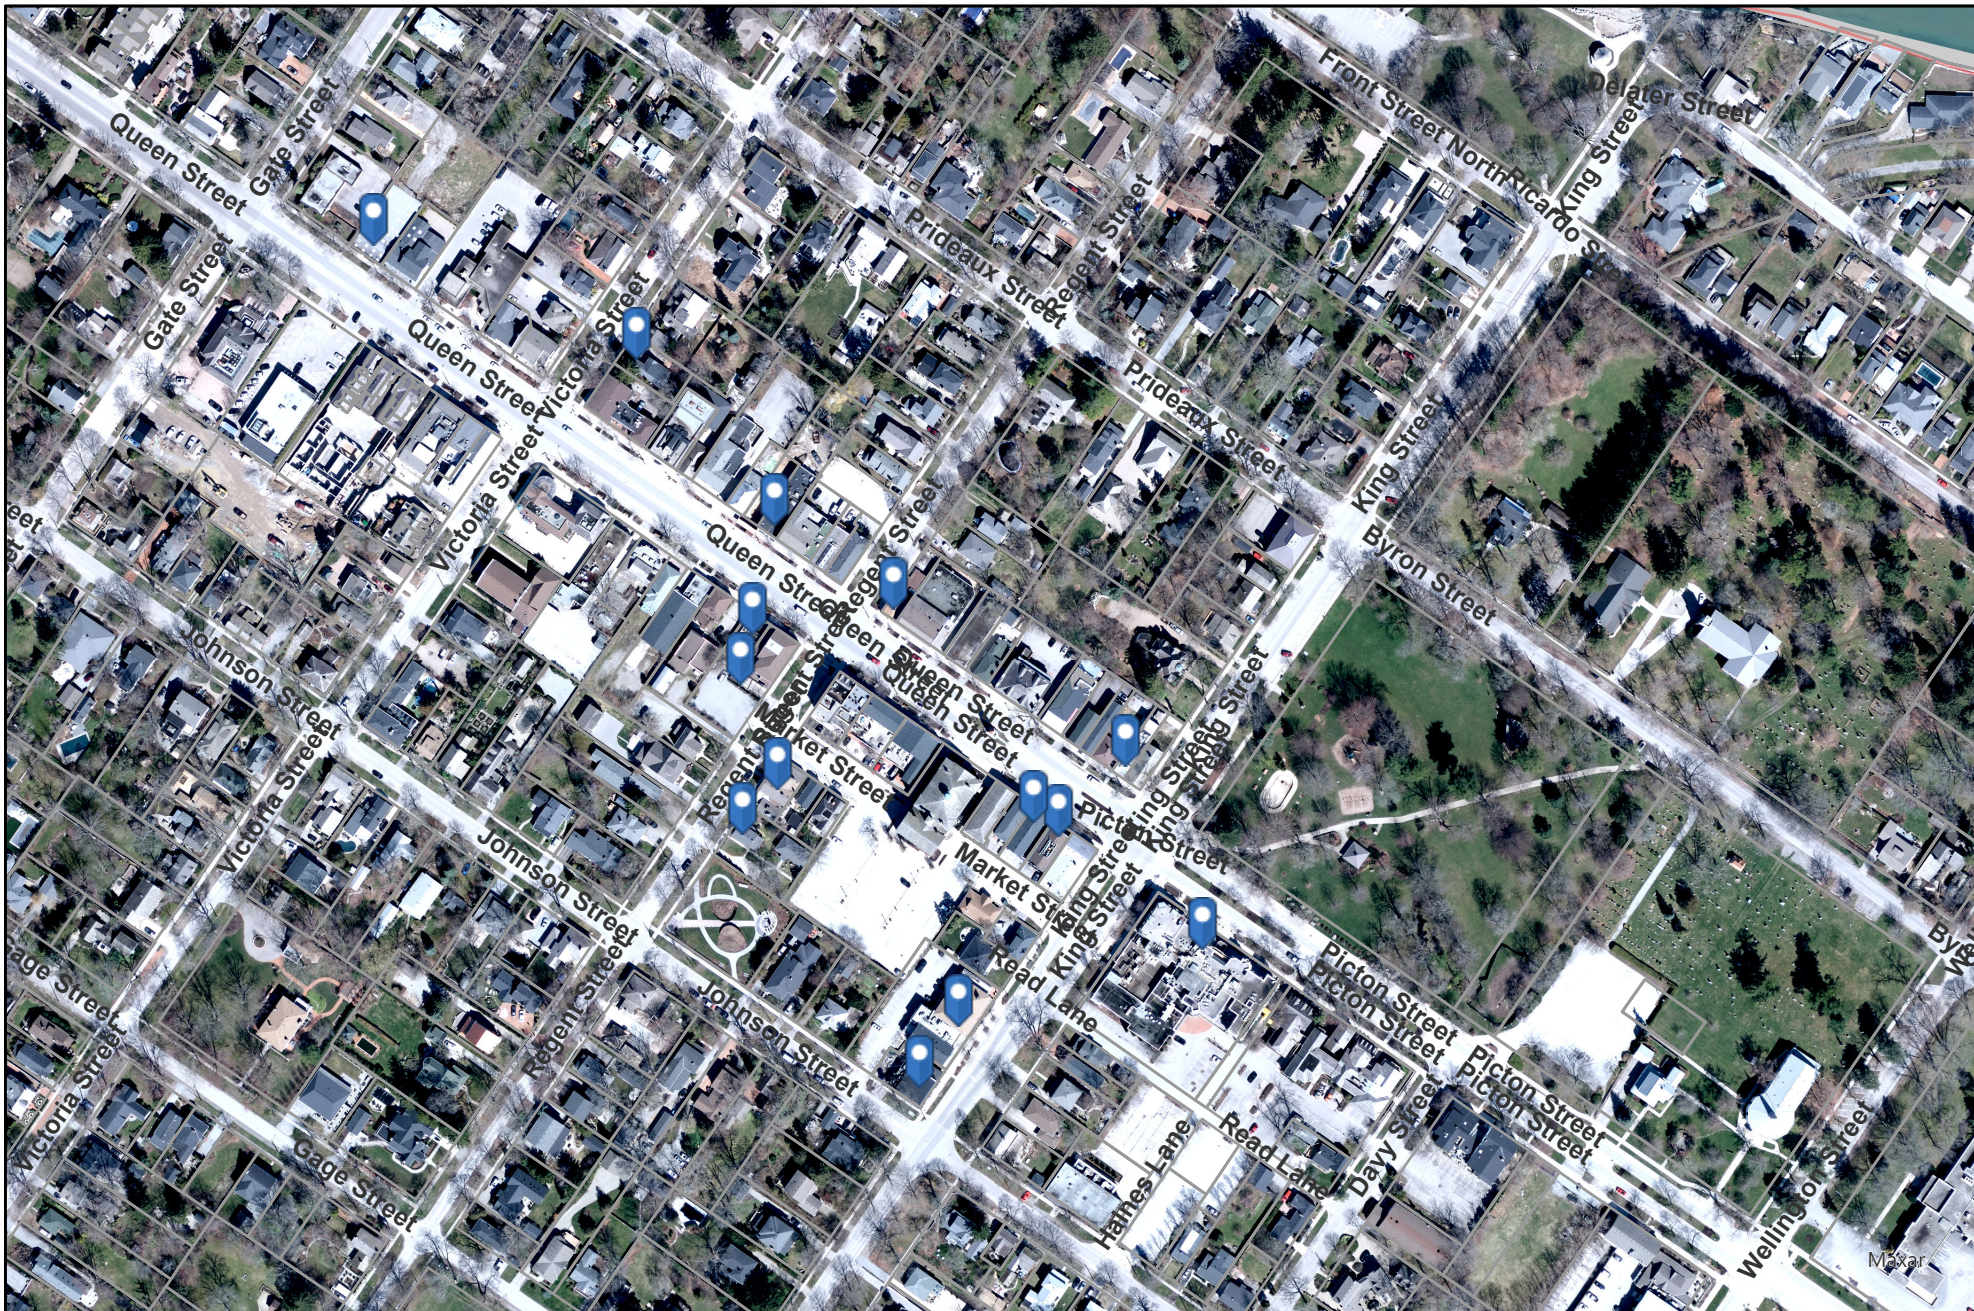

Earthstar Geographics

Permits Issued (Old Town)

NAVIGATOR

- Legend
-  Parcels
 -  Urban Area Boundaries
 -  Municipal Boundaries

0 0.15 0.3 0.6 0.9

Date: 2023-06-20 Time: 11:38 AM

© 2022 Niagara Region and its suppliers. Projection is UTM, NAD 83, Zone 17.
 The Niagara Region makes no representations or warranties whatsoever, either expressed or implied,
 as to the accuracy, completeness, reliability, currency or otherwise of the information shown on this map.

Maxar

Permits Issued (Queen St)

NAVIGATOR

- Legend
-  Parcels
 -  Urban Area Boundaries
 -  Road Labels
 -  Municipal Boundaries

0 0.04 0.07 0.15 0.22 0.3

Date: 2023-06-20 Time: 11:36 AM

© 2022 Niagara Region and its suppliers. Projection is UTM, NAD 83, Zone 17.
 The Niagara Region makes no representations or warranties whatsoever, either expressed or implied,
 as to the accuracy, completeness, reliability, currency or otherwise of the information shown on this map.