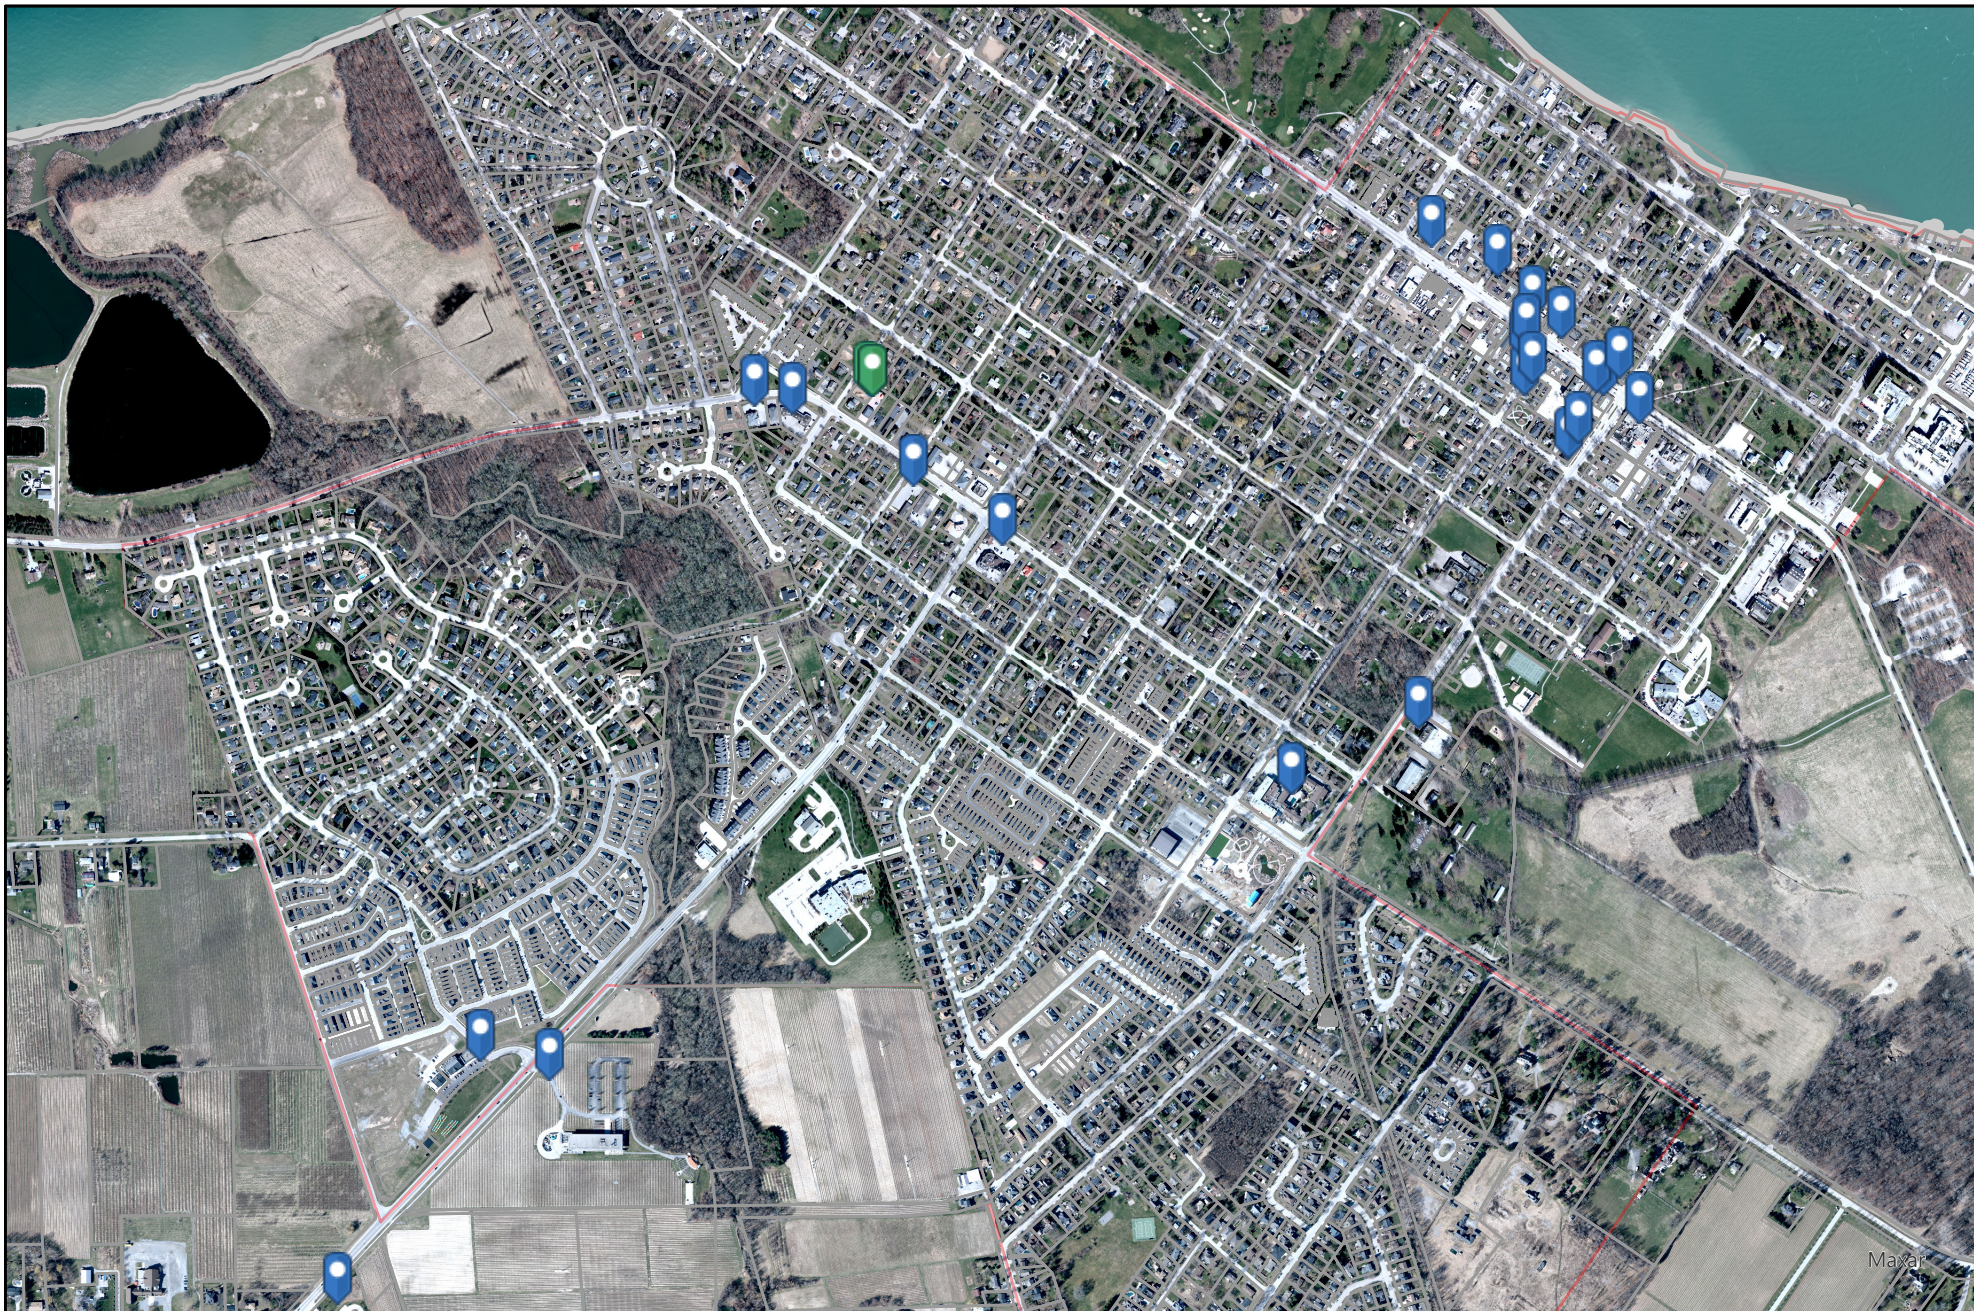

- Legend**
- Urban Area Boundaries
 - Municipal Boundaries

Date: 2023-06-20 Time: 11:28 AM

© 2022 Niagara Region and its suppliers. Projection is UTM, NAD 83, Zone 17.
 The Niagara Region makes no representations or warranties whatsoever, either expressed or implied,
 as to the accuracy, completeness, reliability, currency or otherwise of the information shown on this map.

Earthstar Geographics

Permits Issued (Old Town)

NAVIGATOR

- Legend
-  Parcels
 -  Urban Area Boundaries
 -  Municipal Boundaries

0 0.15 0.3 0.6 0.9

Date: 2023-06-20 Time: 11:38 AM

© 2022 Niagara Region and its suppliers. Projection is UTM, NAD 83, Zone 17.
 The Niagara Region makes no representations or warranties whatsoever, either expressed or implied,
 as to the accuracy, completeness, reliability, currency or otherwise of the information shown on this map.

Maxar

Permits Issued (Queen St)

NAVIGATOR

- Legend
-  Parcels
 -  Urban Area Boundaries
 -  Road Labels
 -  Municipal Boundaries

0 0.04 0.07 0.15 0.22 0.3

Date: 2023-06-20 Time: 11:36 AM

© 2022 Niagara Region and its suppliers. Projection is UTM, NAD 83, Zone 17.
 The Niagara Region makes no representations or warranties whatsoever, either expressed or implied,
 as to the accuracy, completeness, reliability, currency or otherwise of the information shown on this map.

Permits Issued (St Davids)

Niagara Region NAVIGATOR

- Legend
-  Parcels
 -  Urban Area Boundaries
 -  Municipal Boundaries

0 0.15 0.3 0.6 0.9

Date: 2023-06-20 Time: 11:39 AM

© 2022 Niagara Region and its suppliers. Projection is UTM, NAD 83, Zone 17.
 The Niagara Region makes no representations or warranties whatsoever, either expressed or implied,
 as to the accuracy, completeness, reliability, currency or otherwise of the information shown on this map.